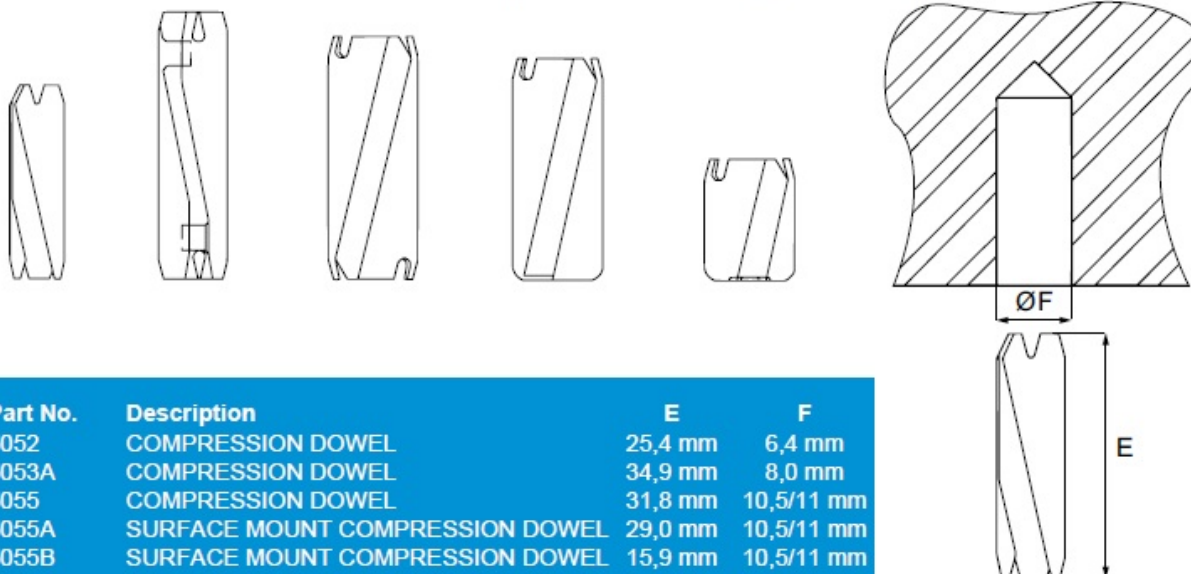

PRODUCT SHEET

Description:

Compression Dowel #5052A "INVISIO", 28mm Length, Bore 6.4mm

Item number:

11.16.170-0

Units	Box	Carton	HS Code	Barcode
Pcs.	1	500	7318290090	
				5704866018005

Part No.	Description	E	F
5052	COMPRESSION DOWEL	25,4 mm	6,4 mm
5053A	COMPRESSION DOWEL	34,9 mm	8,0 mm
5055	COMPRESSION DOWEL	31,8 mm	10,5/11 mm
5055A	SURFACE MOUNT COMPRESSION DOWEL	29,0 mm	10,5/11 mm
5055B	SURFACE MOUNT COMPRESSION DOWEL	15,9 mm	10,5/11 mm